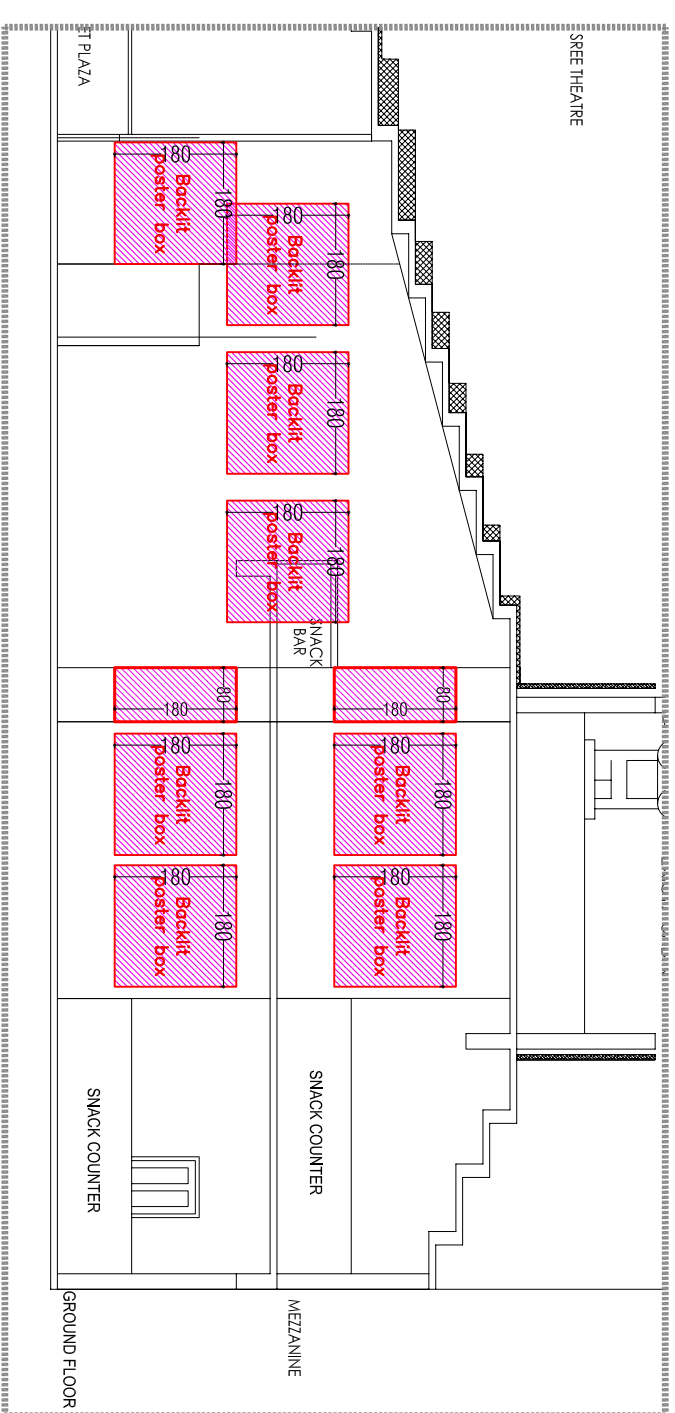

KAIRALI/ NILA/ SREE GROUND FLOOR SNACK BAR LO

KAIRALI/ NILA/ SREE MEZZANINE FLOOR SNACK BAR LOCAT

PROJECT		CLIENT : K.S.F.D.C
RENOVATION OF KAIRALI & SREE FOR K.S.F.DC TRIVANDRUM		Date : 21.09.12
CAFETERIA & HOARDING LAYOUT		

ELEVATION A

ELEVATION C1

ELEVATION C

ELEVATION D

PROJECT		CIENT : K.S.F.D.C
RENOVATION OF KAIRALI & SREE FOR K.S.F.DC TRIVANDRUM		Date : 25.09.12
		HOARDING LAYOUT
		<small>ARCHITECTS & INTERIORS TRIVANDRUM</small>