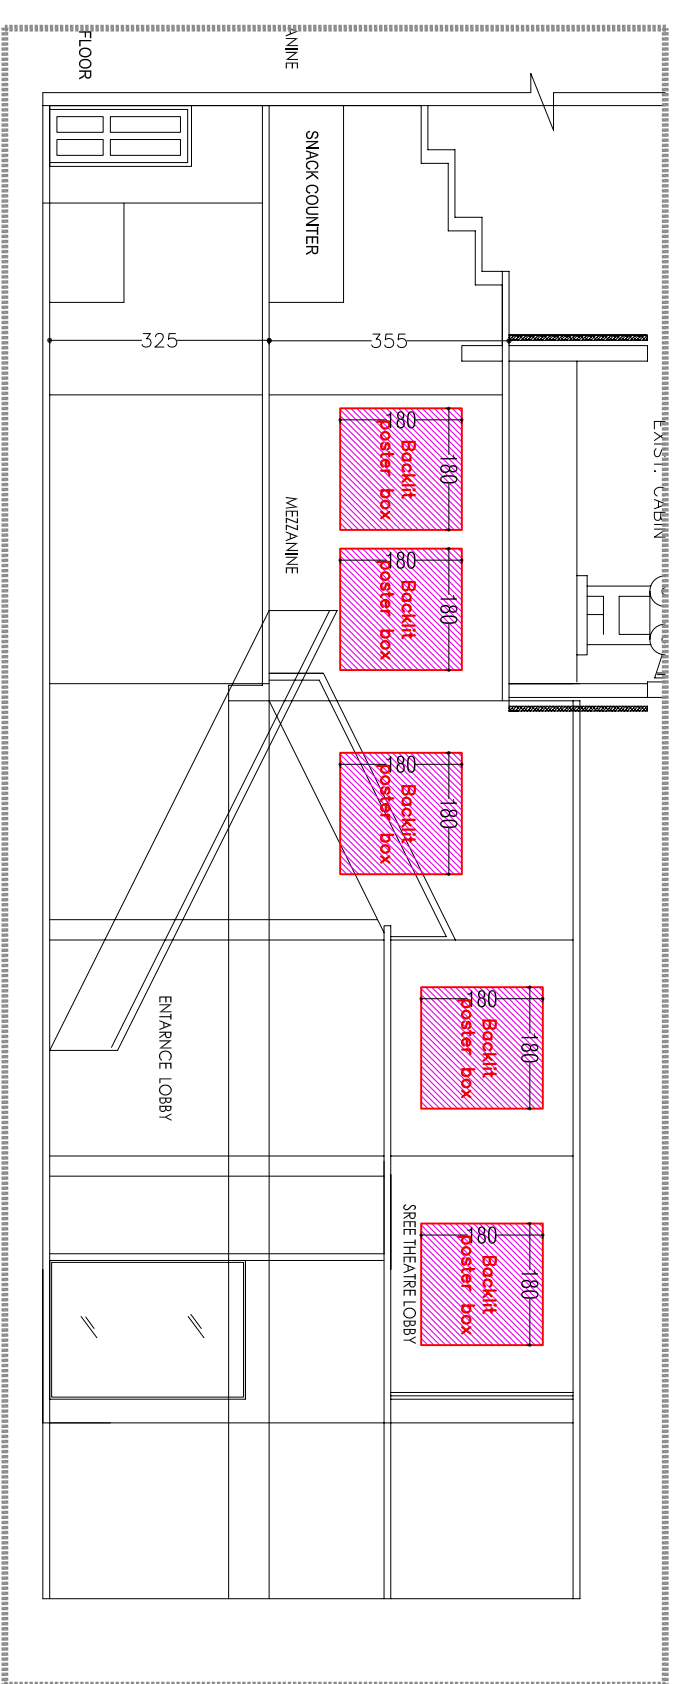

KAIRALI/ NILA/ SREE GROUND FLOOR SNACK BAR LO

KAIRALI/ NILA/ SREE MEZZANINE FLOOR SNACK BAR LOCAT

PROJECT		CLIENT : K.S.F.D.C
RENOVATION OF KAIRALI & SREE FOR K.S.F.DC TRIVANDRUM		Date : 21.09.12
CAFETERIA & HOARDING LAYOUT		

ELEVATION A

ELEVATION C1

ELEVATION C

ELEVATION D

PROJECT		CIENT : K.S.F.D.C
RENOVATION OF KAIRALI & SREE FOR K.S.F.DC TRIVANDRUM		Date : 25.09.12
		HOARDING LAYOUT
		<small>ARCHITECTS & INTERIORS TRIVANDRUM</small>