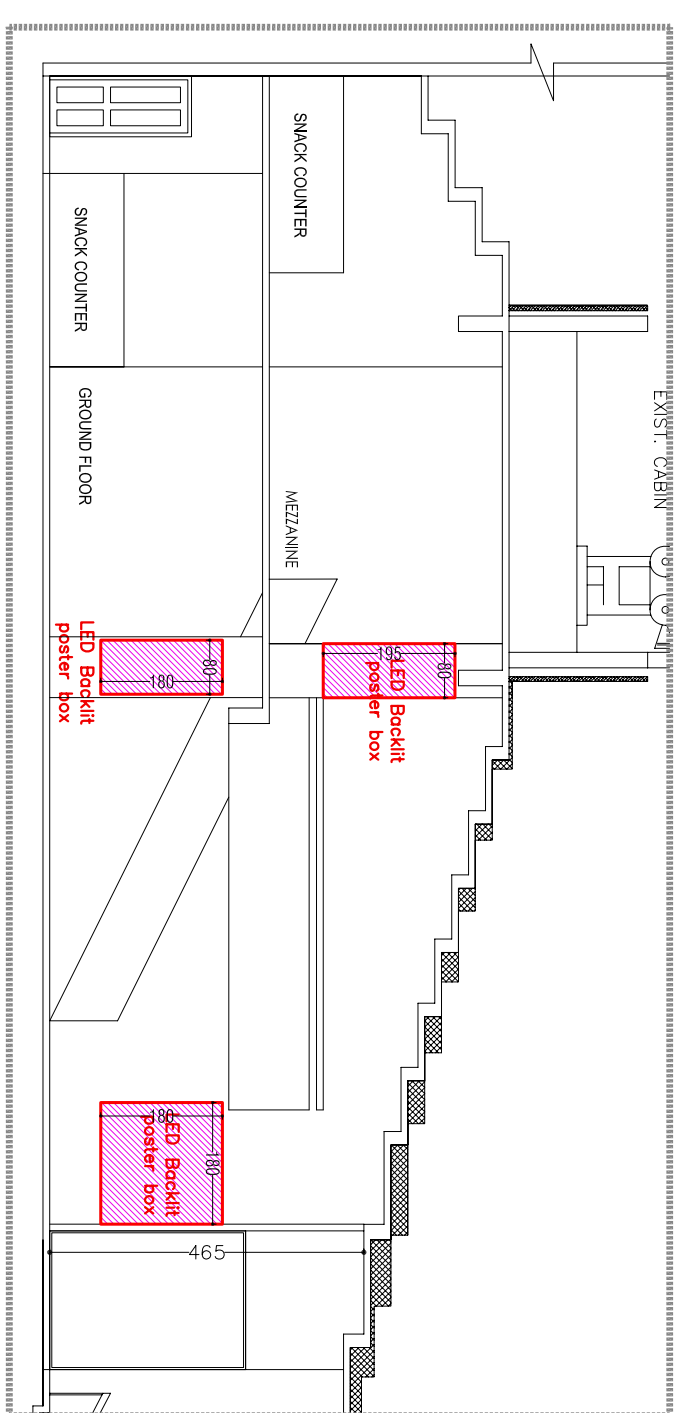

ELEVATION A

ELEVATION C