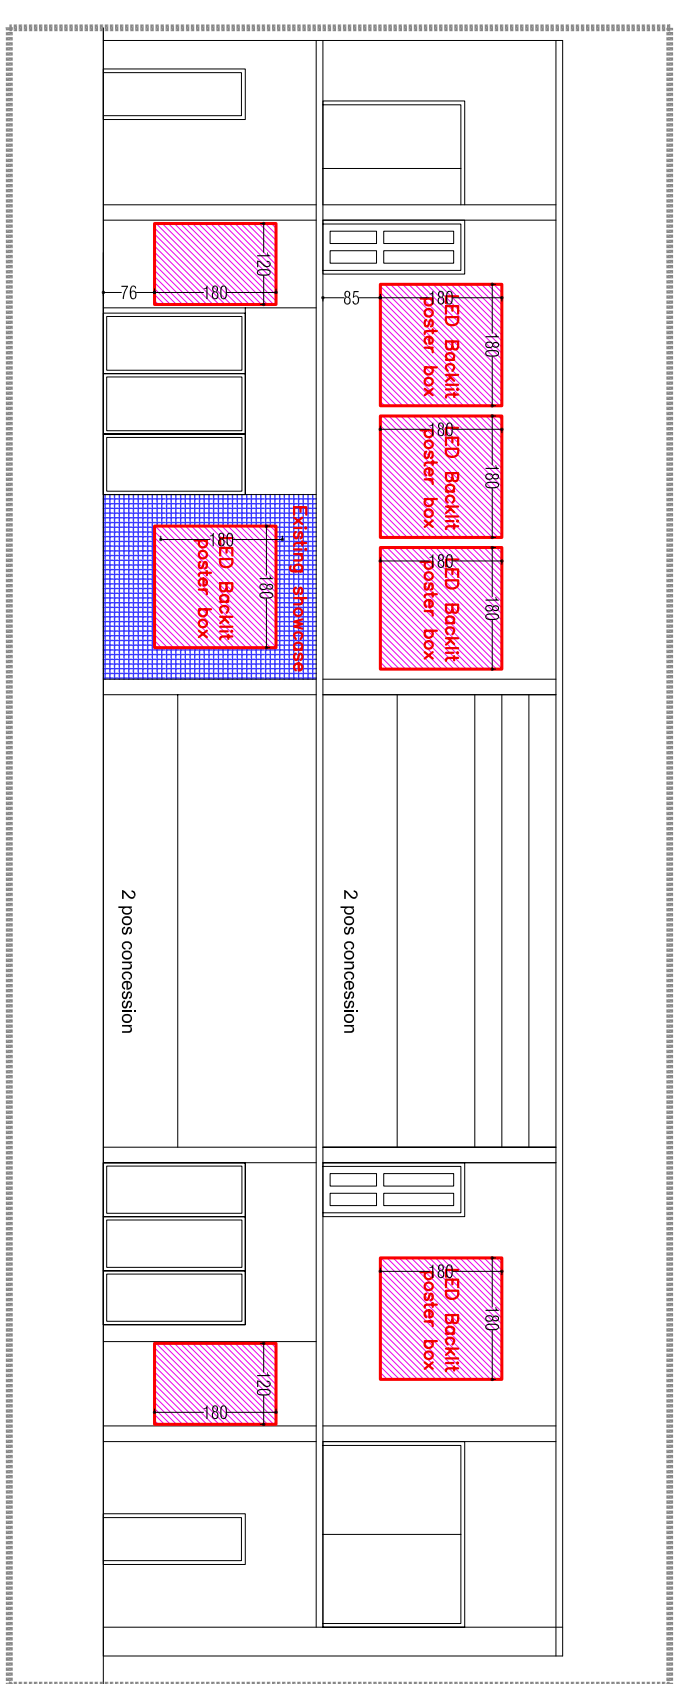

KAIRALI/ NILA/ SREE GROUND FLOOR SNACK BAR LO

KAIRALI/ NILA/ SREE MEZZANINE FLOOR SNACK BAR LOCAT

PROJECT		CLIENT : K.S.F.D.C
RENOVATION OF KAIRALI & SREE FOR K.S.F.DC TRIVANDRUM		Date : 21.09.12
CAFETERIA & HOARDING LAYOUT		

ELEVATION A

ELEVATION C1

ELEVATION C

ELEVATION D

PROJECT		CIENT : K.S.F.D.C
RENOVATION OF KAIRALI & SREE FOR K.S.F.DC TRIVANDRUM		Date : 25.09.12
		HOARDING LAYOUT
		<small>ARCHITECTS & INTERIORS TRIVANDRUM</small>